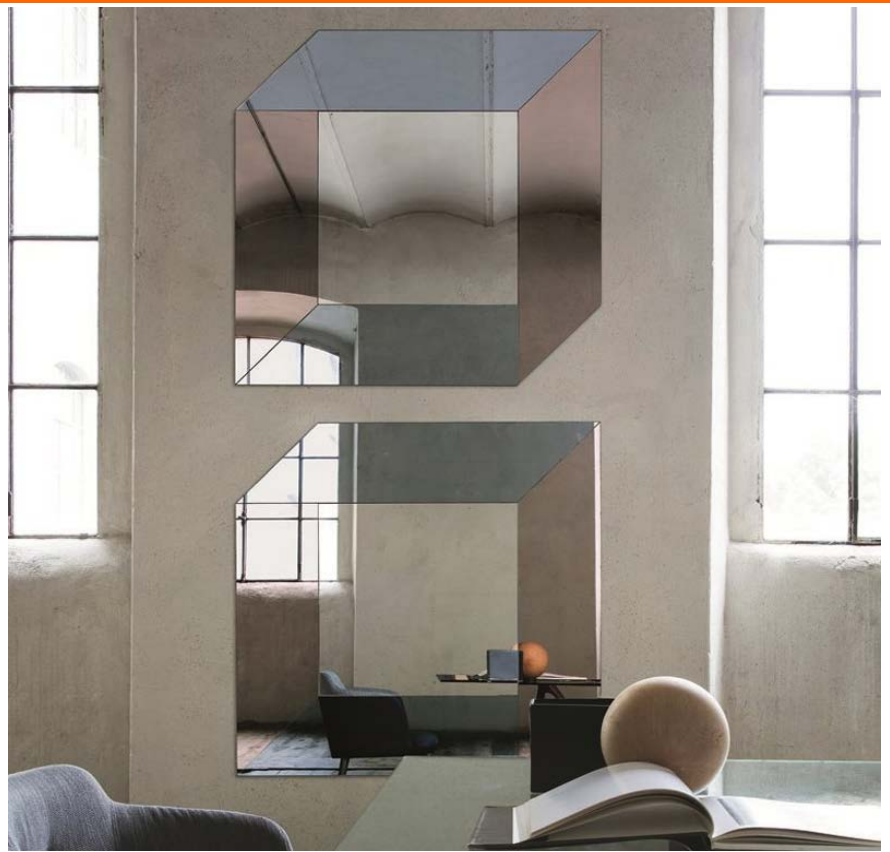

Style: Escher
Model: Escher
Designer: Tarcisio Colzani

Dimension:
Width: 43.3"
Depth: 1.2"
Height: 43.3"

Packing: 1 per box
Furniture: +/- 2/3% tolerance

Notes:
