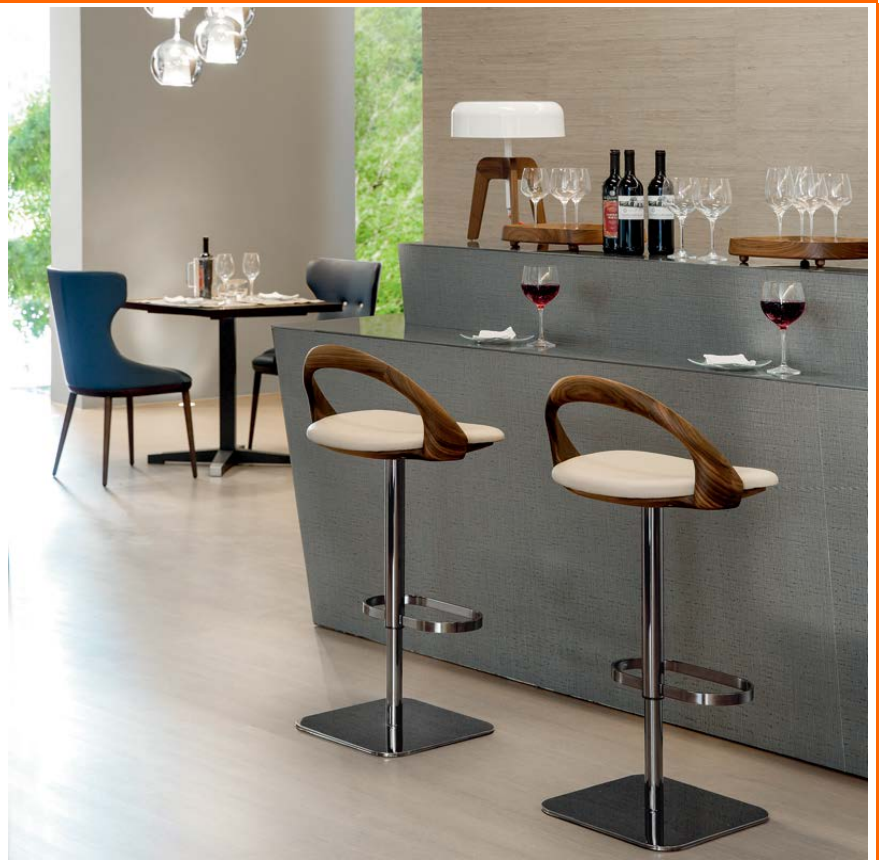

Style: Ester
Model: Ester Sgabello
Designer: S. Bigi

Dimension:	h. 65	h. 75
Width:	19.3"	19.3"
Depth:	17.3"	17.3"
Height:	37.4"	33.5"
Arm Height:	n/a	n/a
Seat Height	29.5"	25.6"
COM req.:	0.8 yd.	0.8 yd.
COL req.:	15 sq.ft	15 sq.ft
Packing:	1 per box	1 per box
Furniture:	+/- 2/3% tolerance	