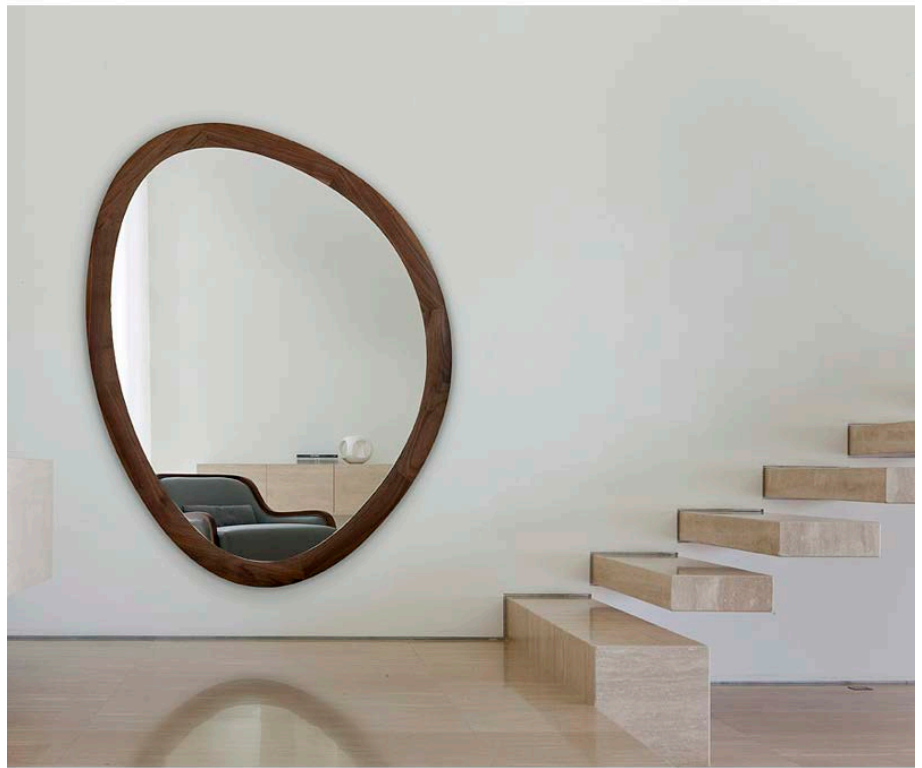

Style: Giolo
Model: Giolo
Designer: Vicente Soto

Dimension:	Giolo	Giolino
Width:	66.1"	39.4"
Depth:	1.6"	1.2"
Height:	50.4"	29.9"
Packing:	1 per box	1 per box

Furniture: +/- 2/3% tolerance

Notes:
