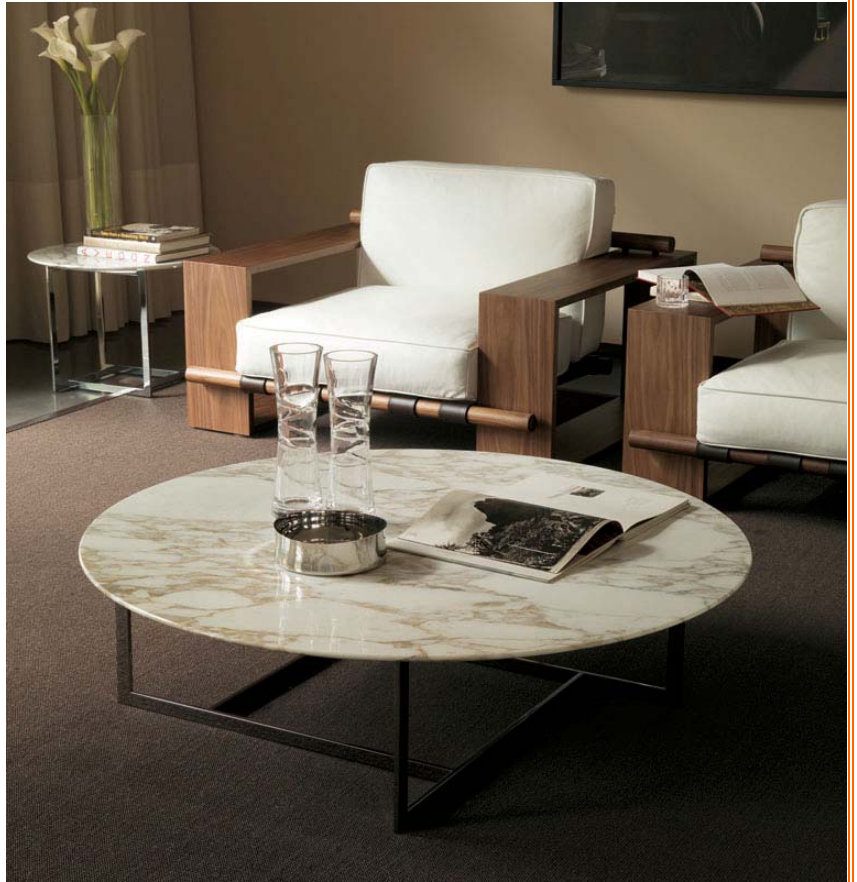

Style: LONDRA

Model: LONDRA 5

Designer: Opera Design

Dimensions:

- Diameter top: 47.20"
- Height: 13.80"
- Packing: 1 per box

Notes:
