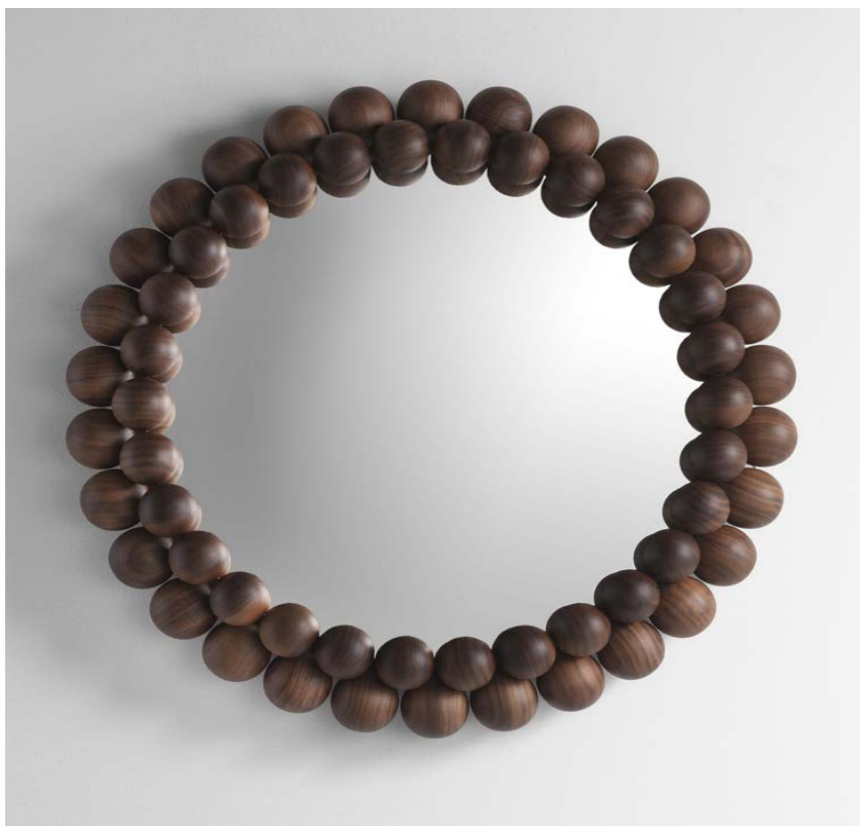

Style: PEARL
Model: Pearl
Designer: Tarcisio Colzani

Dimension:
Diam: 29.9"
Depth: 3.9"
Packing: 1 per box
Furniture: +/- 2/3% tolerance

Notes:
