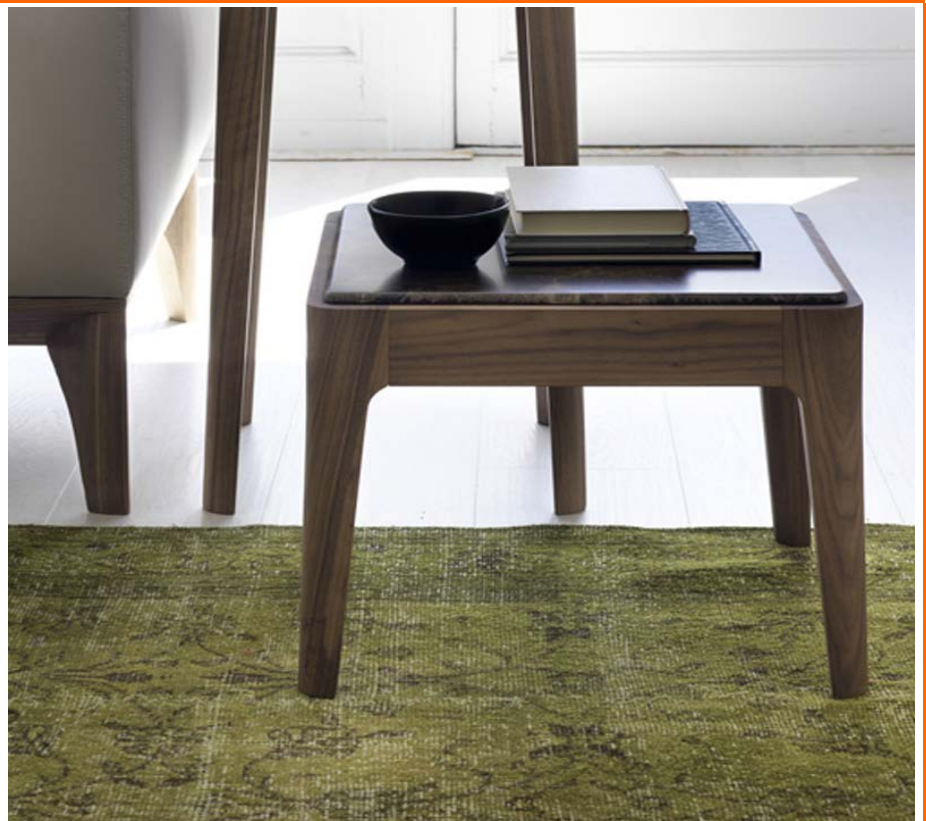

Style: Ziggy
Model: Ziggy 1
Designer: Carlo Ballabio

Dimension:

Width: 18.5"
Depth: 18.5"
Height: 14.2"
Arm Height: n/a
Seat Height: n/a
COM req.: n/a
COL req.: n/a
Packing: 1 per box
Furniture: +/- 2/3% tolerance